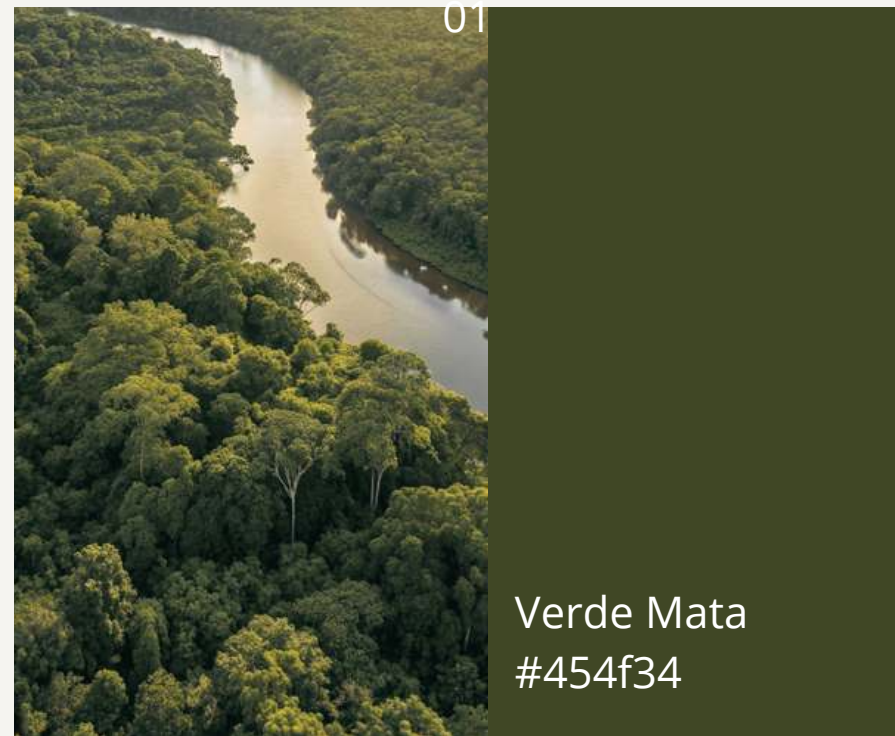

PALETA CROMÁTICA

01